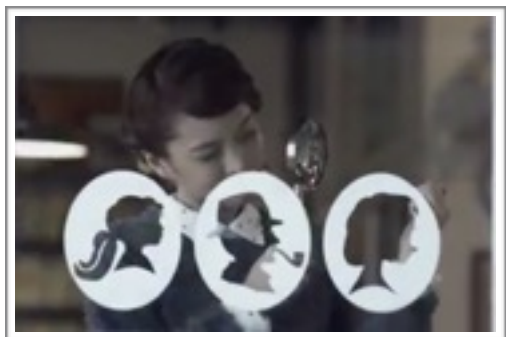

## Sherlock Holmes Actors Letter (X)

T = TV, S = Stage, R = Radio, RP = Radio Play, F = Film, I = Internet, O = Other  
Beyond listing the famous, we are retrieving the forgotten. (2)

### Ye Xingchen (葉星辰)

*Sherlock Holmes Style Love* (福爾摩斯式的愛情)  
(2015) (T-Taiwan)